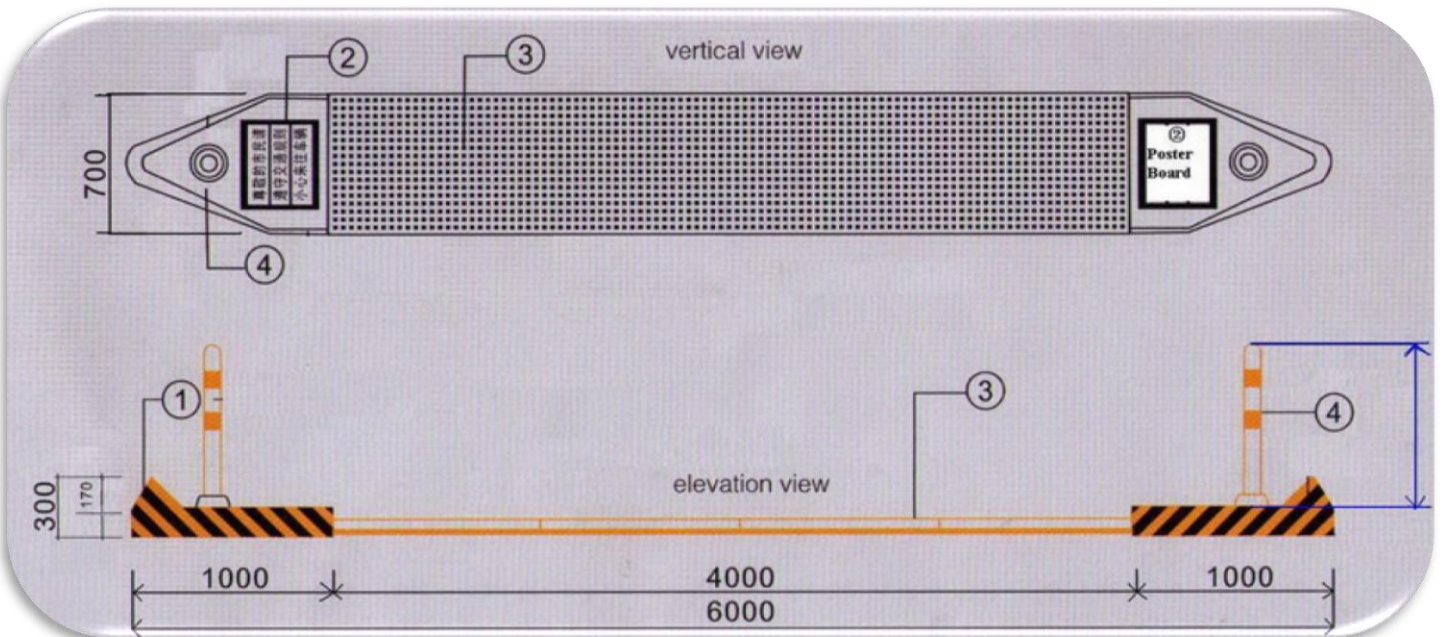

Safety Island

Model: DH-IS

- ① .Rubber Tip: 100cm×70cm×30cm / 39.37''×27.56''×11.81''
- ② .Poster Board: 38cm×46cm / 14.96''×18.11''
- ③ .Pedestrian Stand: 100cm×70cm×6cm / 39.37''×27.56''×2.36''
- ④ .Red-White Warning Post: Φ 12cm×90cm / Φ 4.72×35.43''