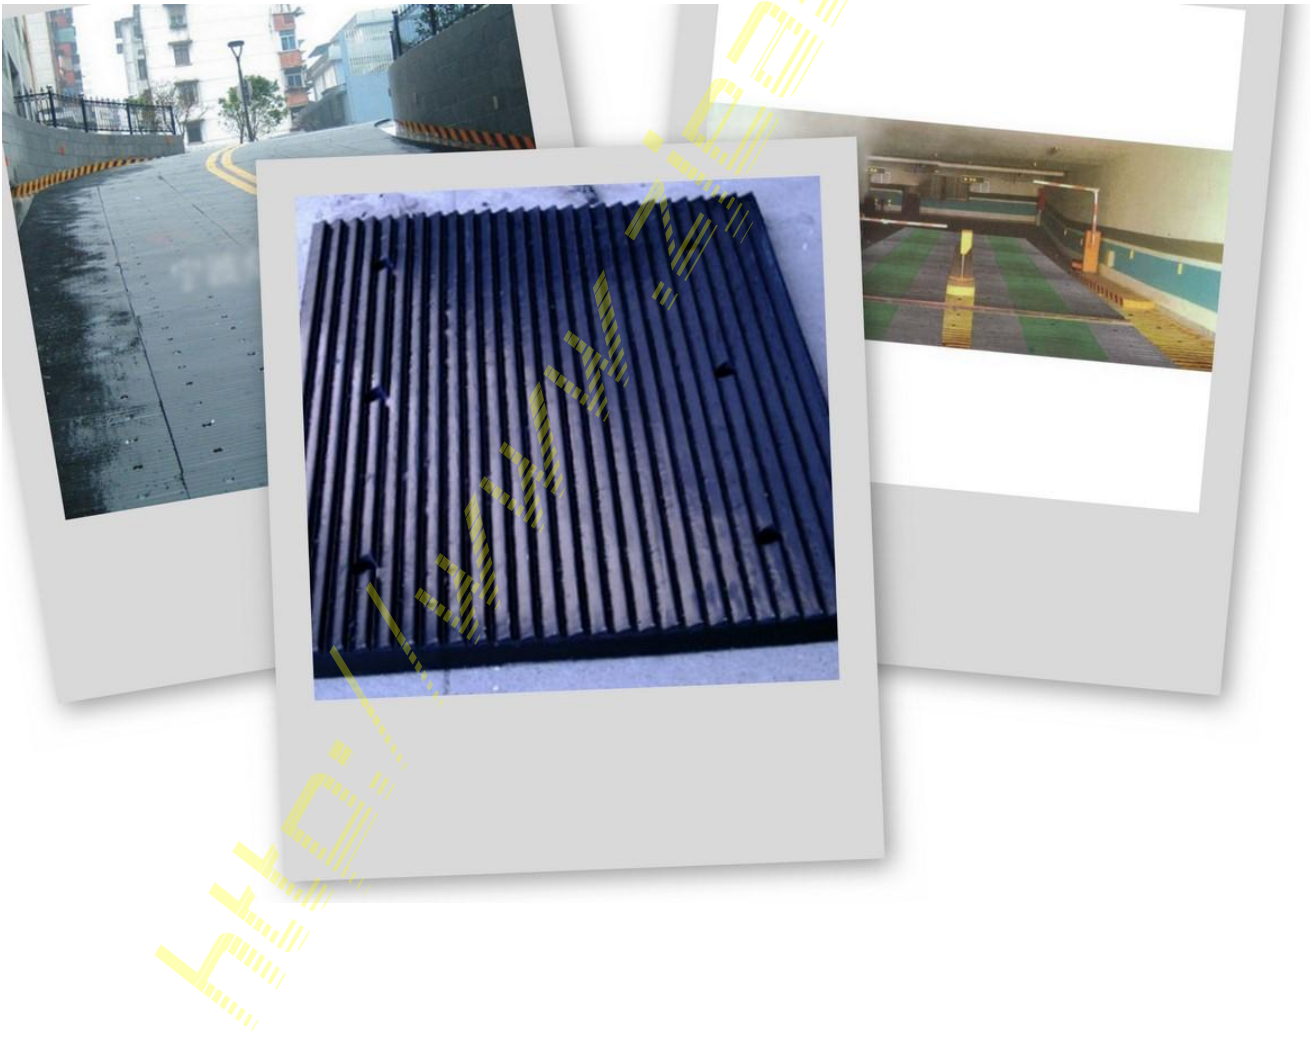

Rubber Noise Weaken Board

100cm×100cm×5cm

100cm×80cm×5cm

- *Installed to the entrance or exit of underground garage or parking lot.*
- *Weaken the noise and shock.*
- *Protect from skipping.*

China Eastsea Rubber Factory